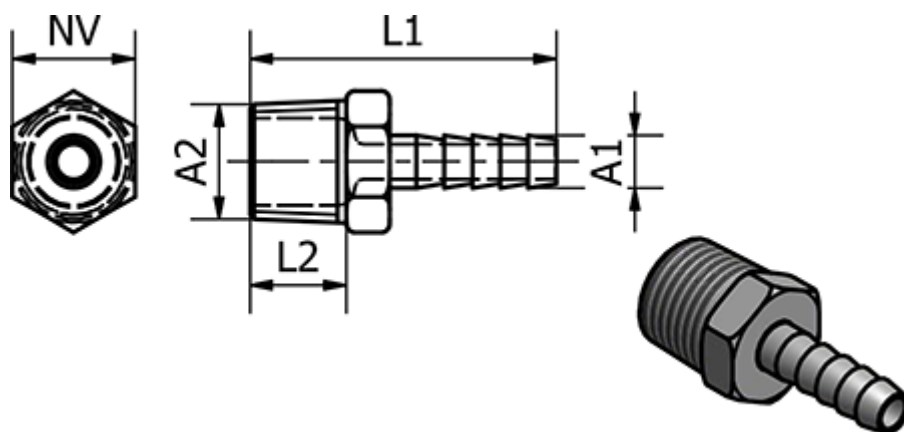

Data Sheet

Article number: 586239515

Description: Tube Connector 239.515, Ø12 - G 1/2"
Nickel-plated brass

Measures

Ext. Hose Diameter A1	= 12
L1	= 36
L2	= 11
NV	= 26
Thread A2	= G 1/2"